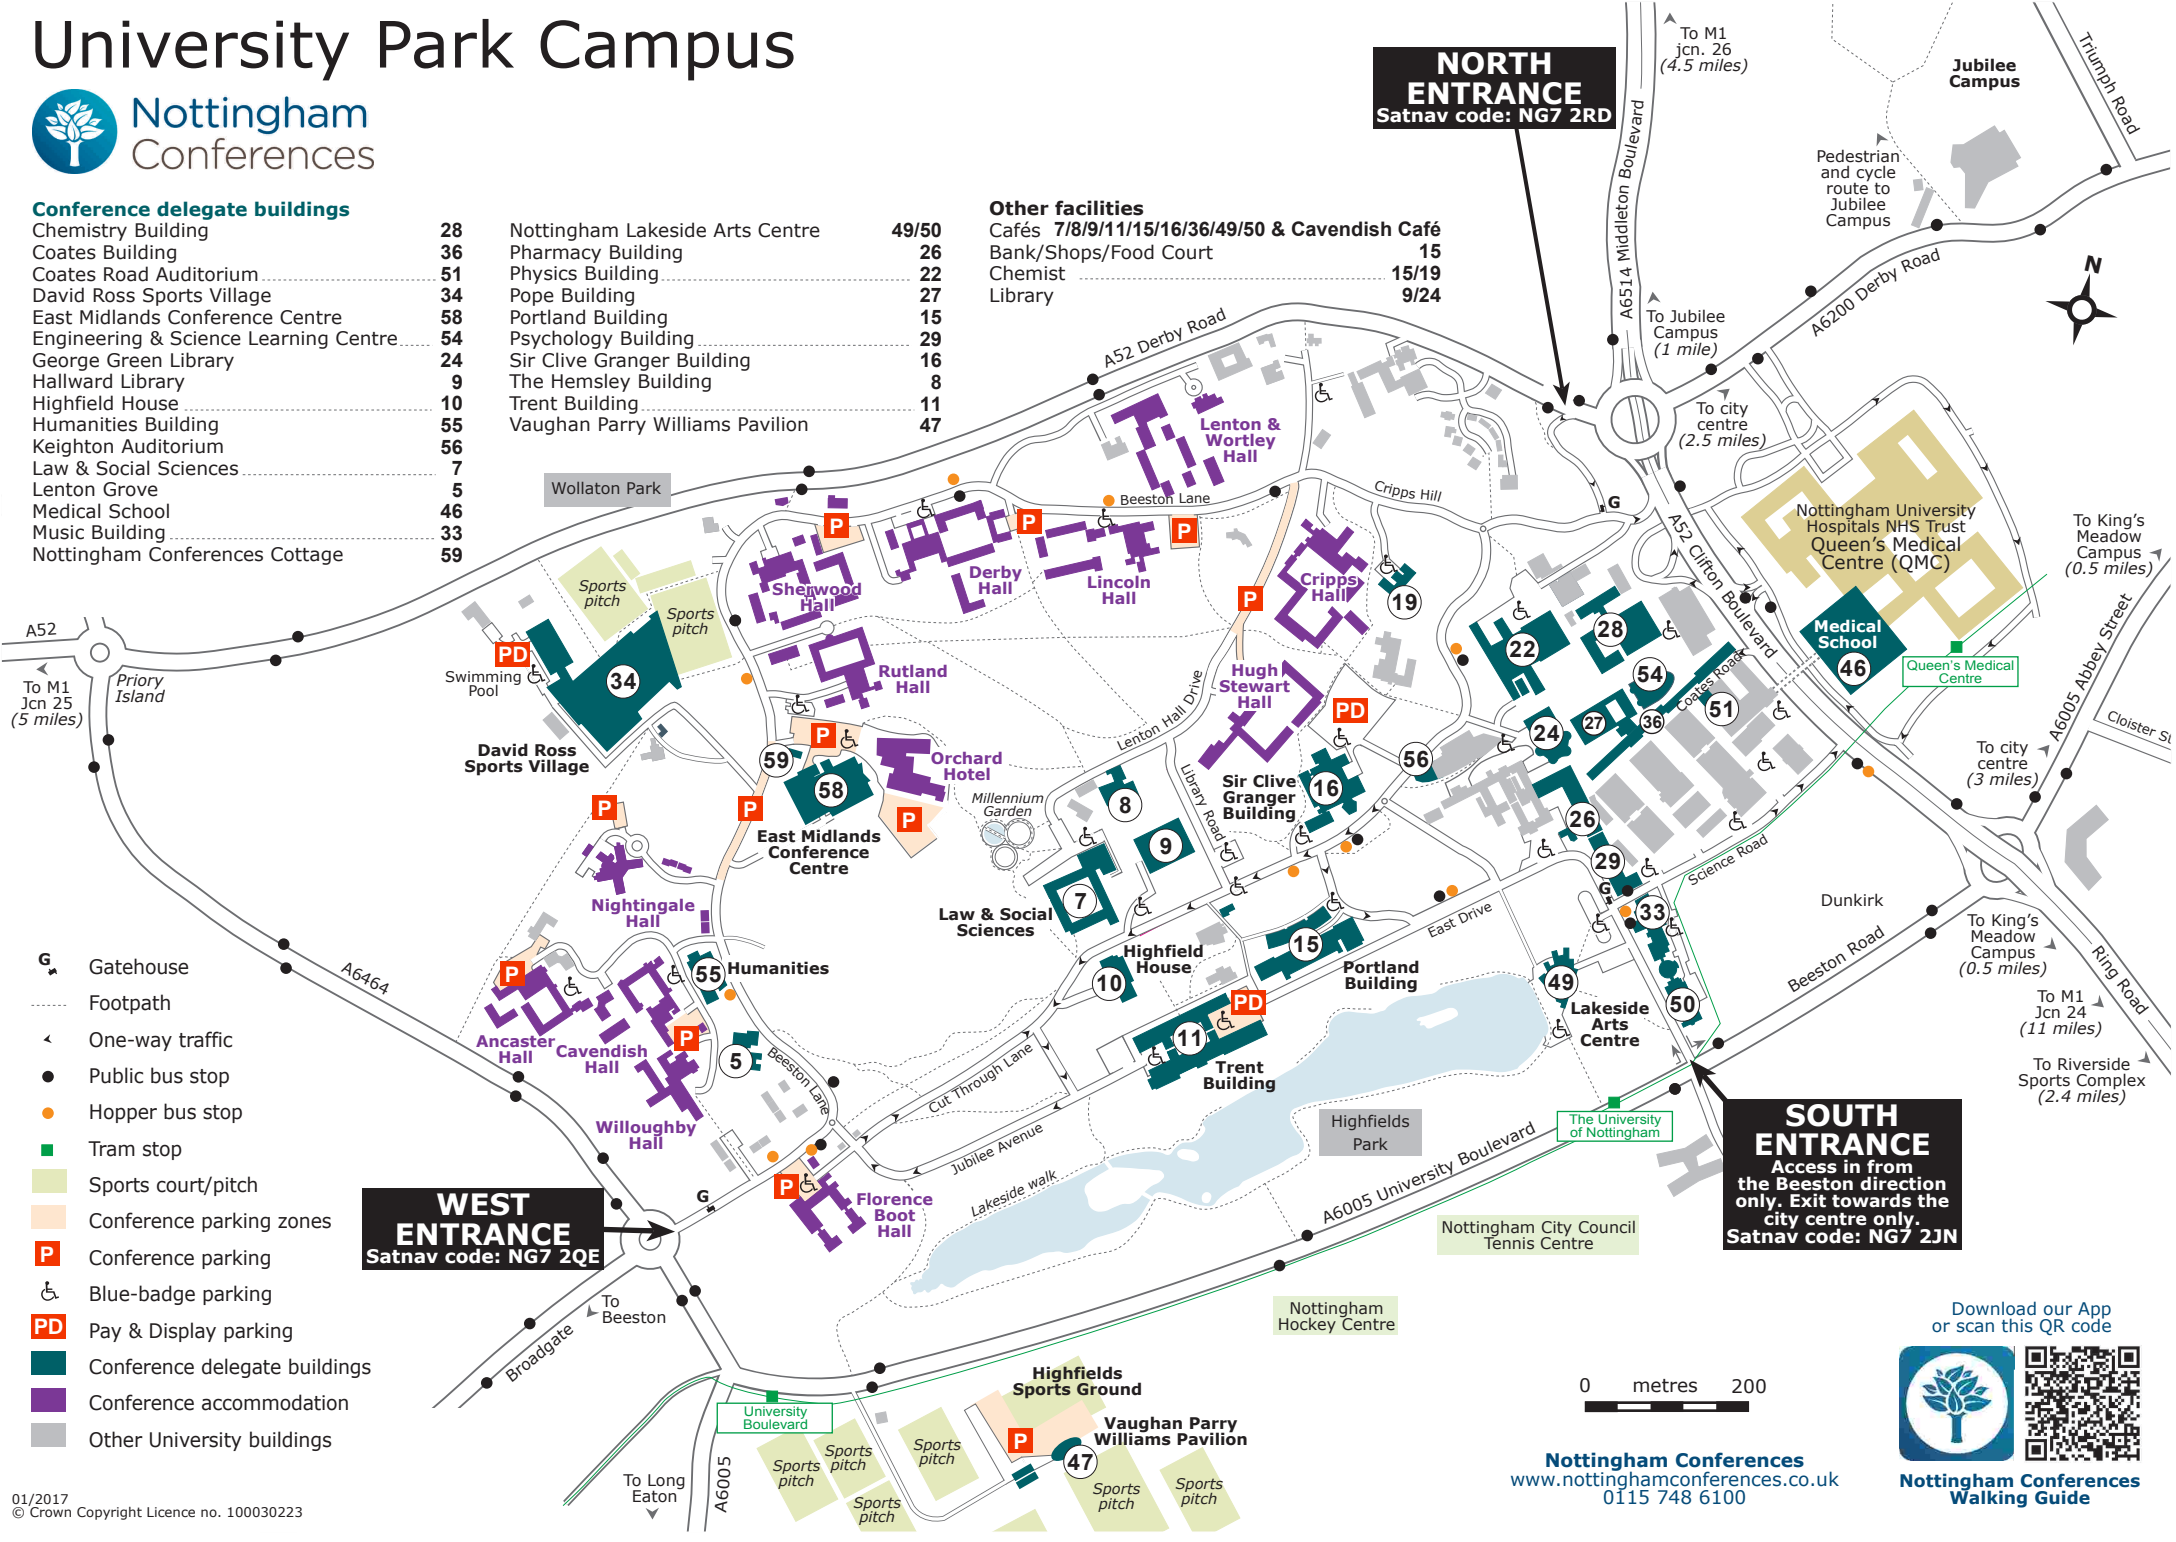

## Conference delegate buildings

Chemistry Building	28
Coates Building	36
Coates Road Auditorium	51
David Ross Sports Village	34
East Midlands Conference Centre	58
Engineering & Science Learning Centre	54
George Green Library	24
Hallward Library	9
Highfield House	10
Humanities Building	55
Keighton Auditorium	56
Law & Social Sciences	7
Lenton Grove	5
Medical School	46
Music Building	33
Nottingham Conferences Cottage	59

## Other facilities

Nottingham Lakeside Arts Centre	49/50
Pharmacy Building	26
Physics Building	22
Pope Building	27
Portland Building	15
Psychology Building	29
Sir Clive Granger Building	16
The Hemsley Building	8
Trent Building	11
Vaughan Parry Williams Pavilion	47
Cafés	7/8/9/11/15/16/36/49/50 & Cavendish Café
Bank/Shops/Food Court	15
Chemist	15/19
Library	9/24

- G Gatehouse
- Footpath
- < One-way traffic
- Public bus stop
- Hopper bus stop
- Tram stop
- Sports court/pitch
- Conference parking zones
- P Conference parking
- ♿ Blue-badge parking
- PD Pay & Display parking
- Conference delegate buildings
- Conference accommodation
- Other University buildings

**WEST ENTRANCE**  
Satnav code: NG7 2QE

**NORTH ENTRANCE**  
Satnav code: NG7 2RD

**SOUTH ENTRANCE**  
Access in from the Beeston direction only. Exit towards the city centre only.  
Satnav code: NG7 2JN