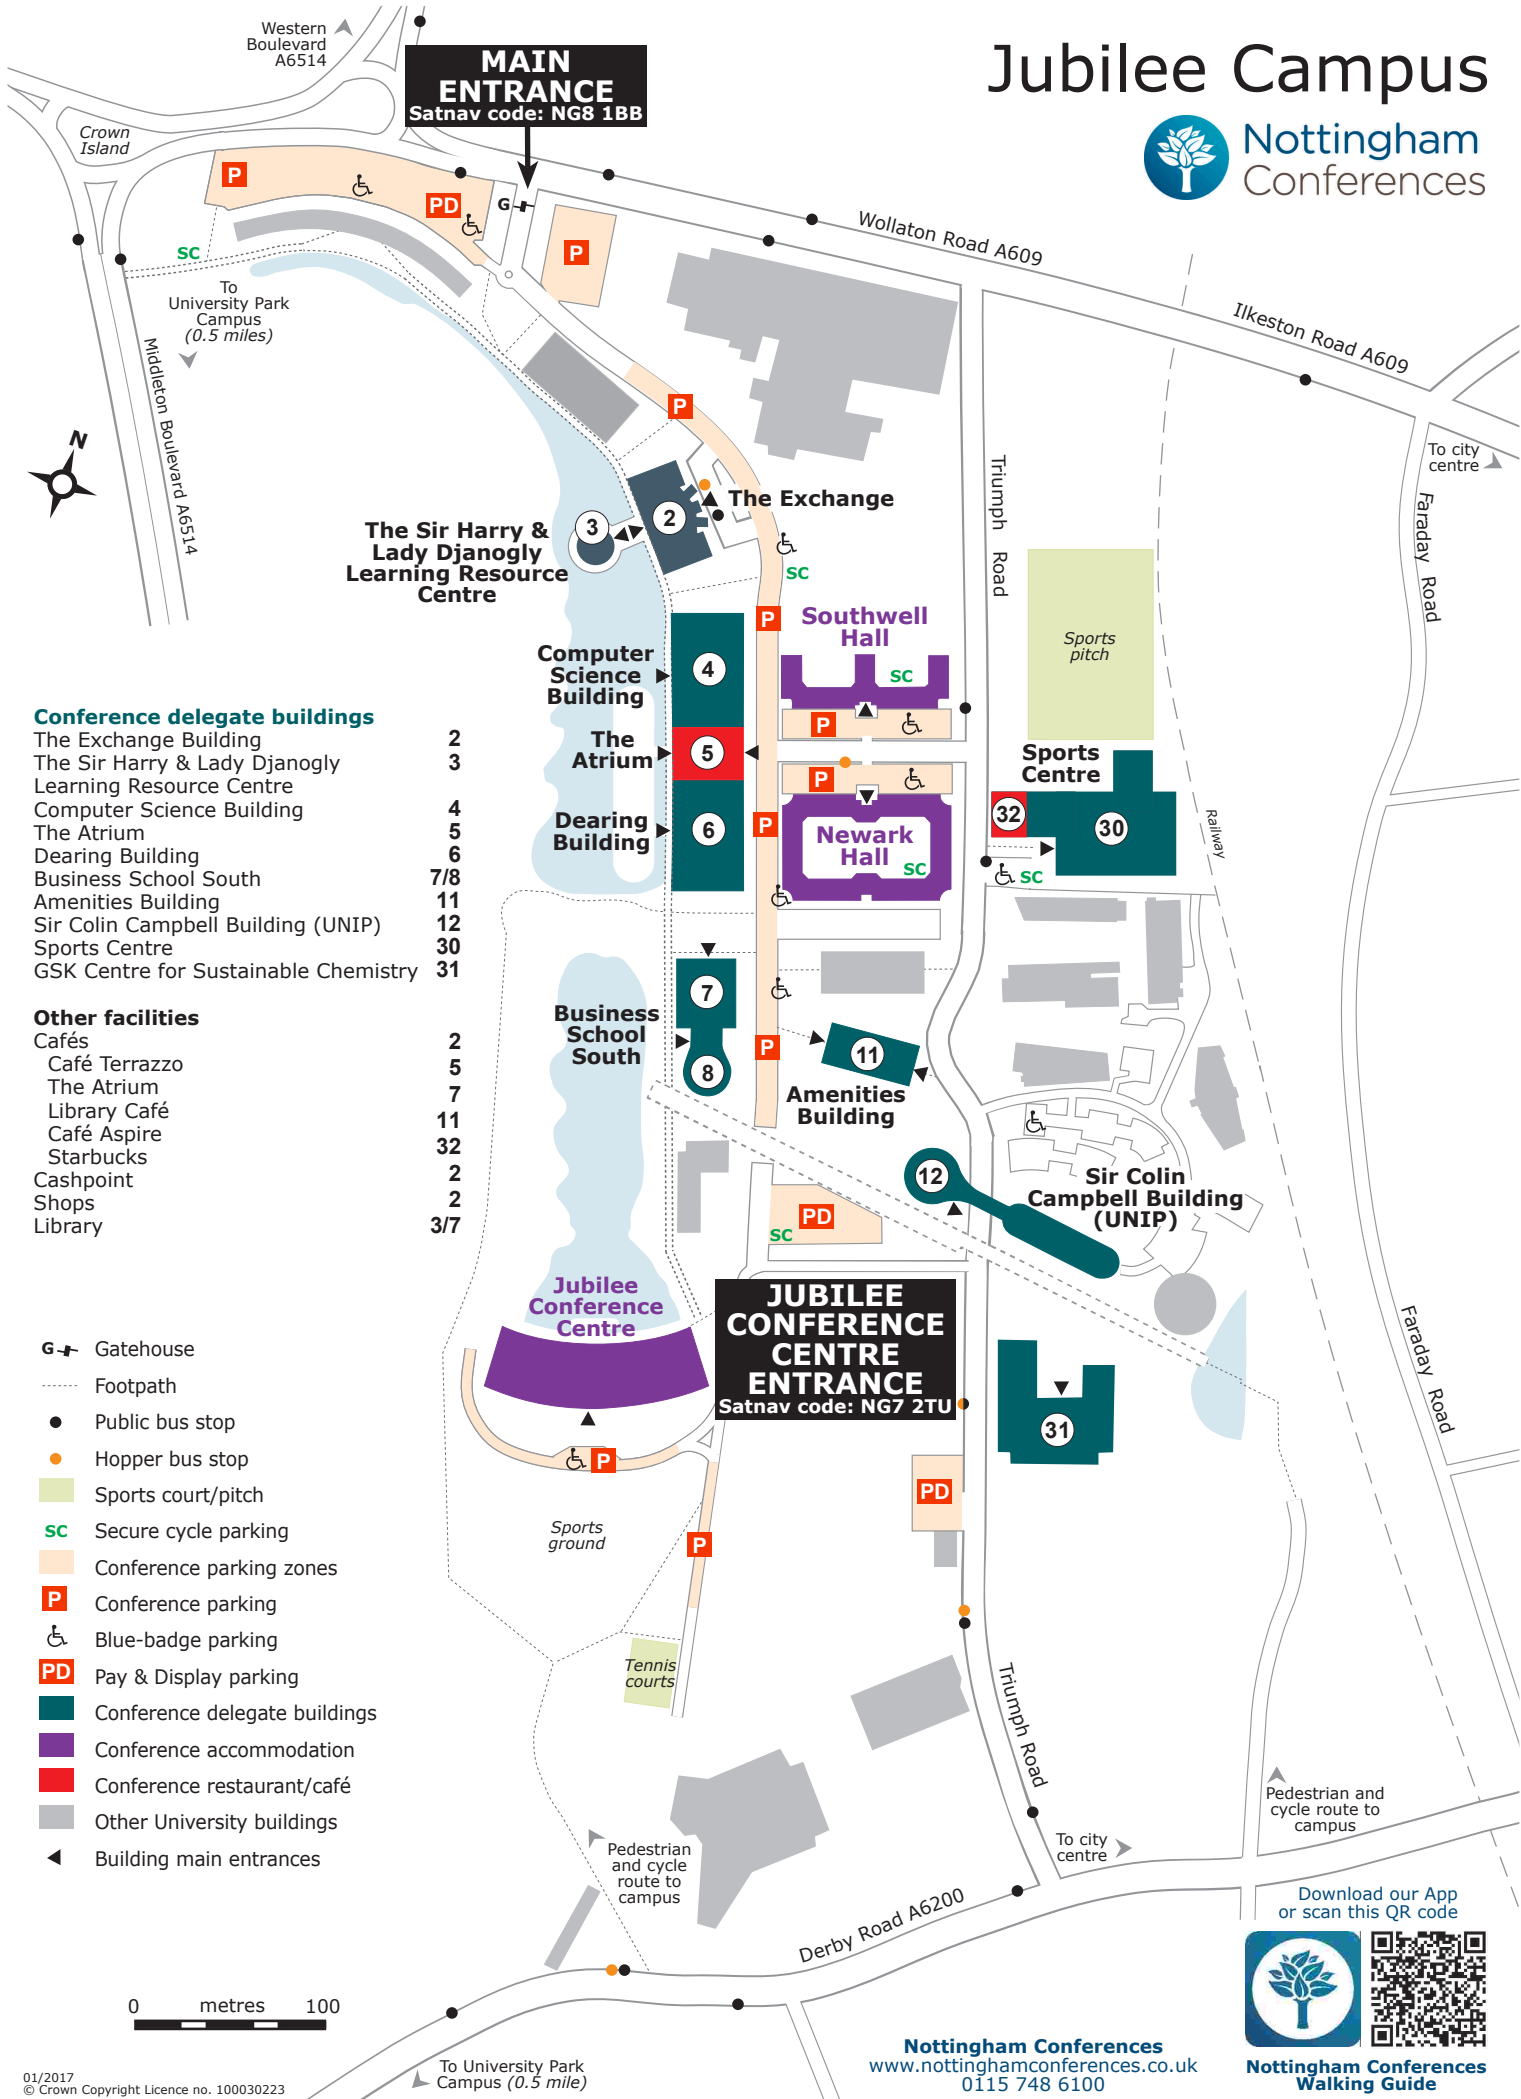

Jubilee Campus

Nottingham Conferences
www.nottinghamconferences.co.uk
0115 748 6100

Download our App or scan this QR code

Nottingham Conferences Walking Guide